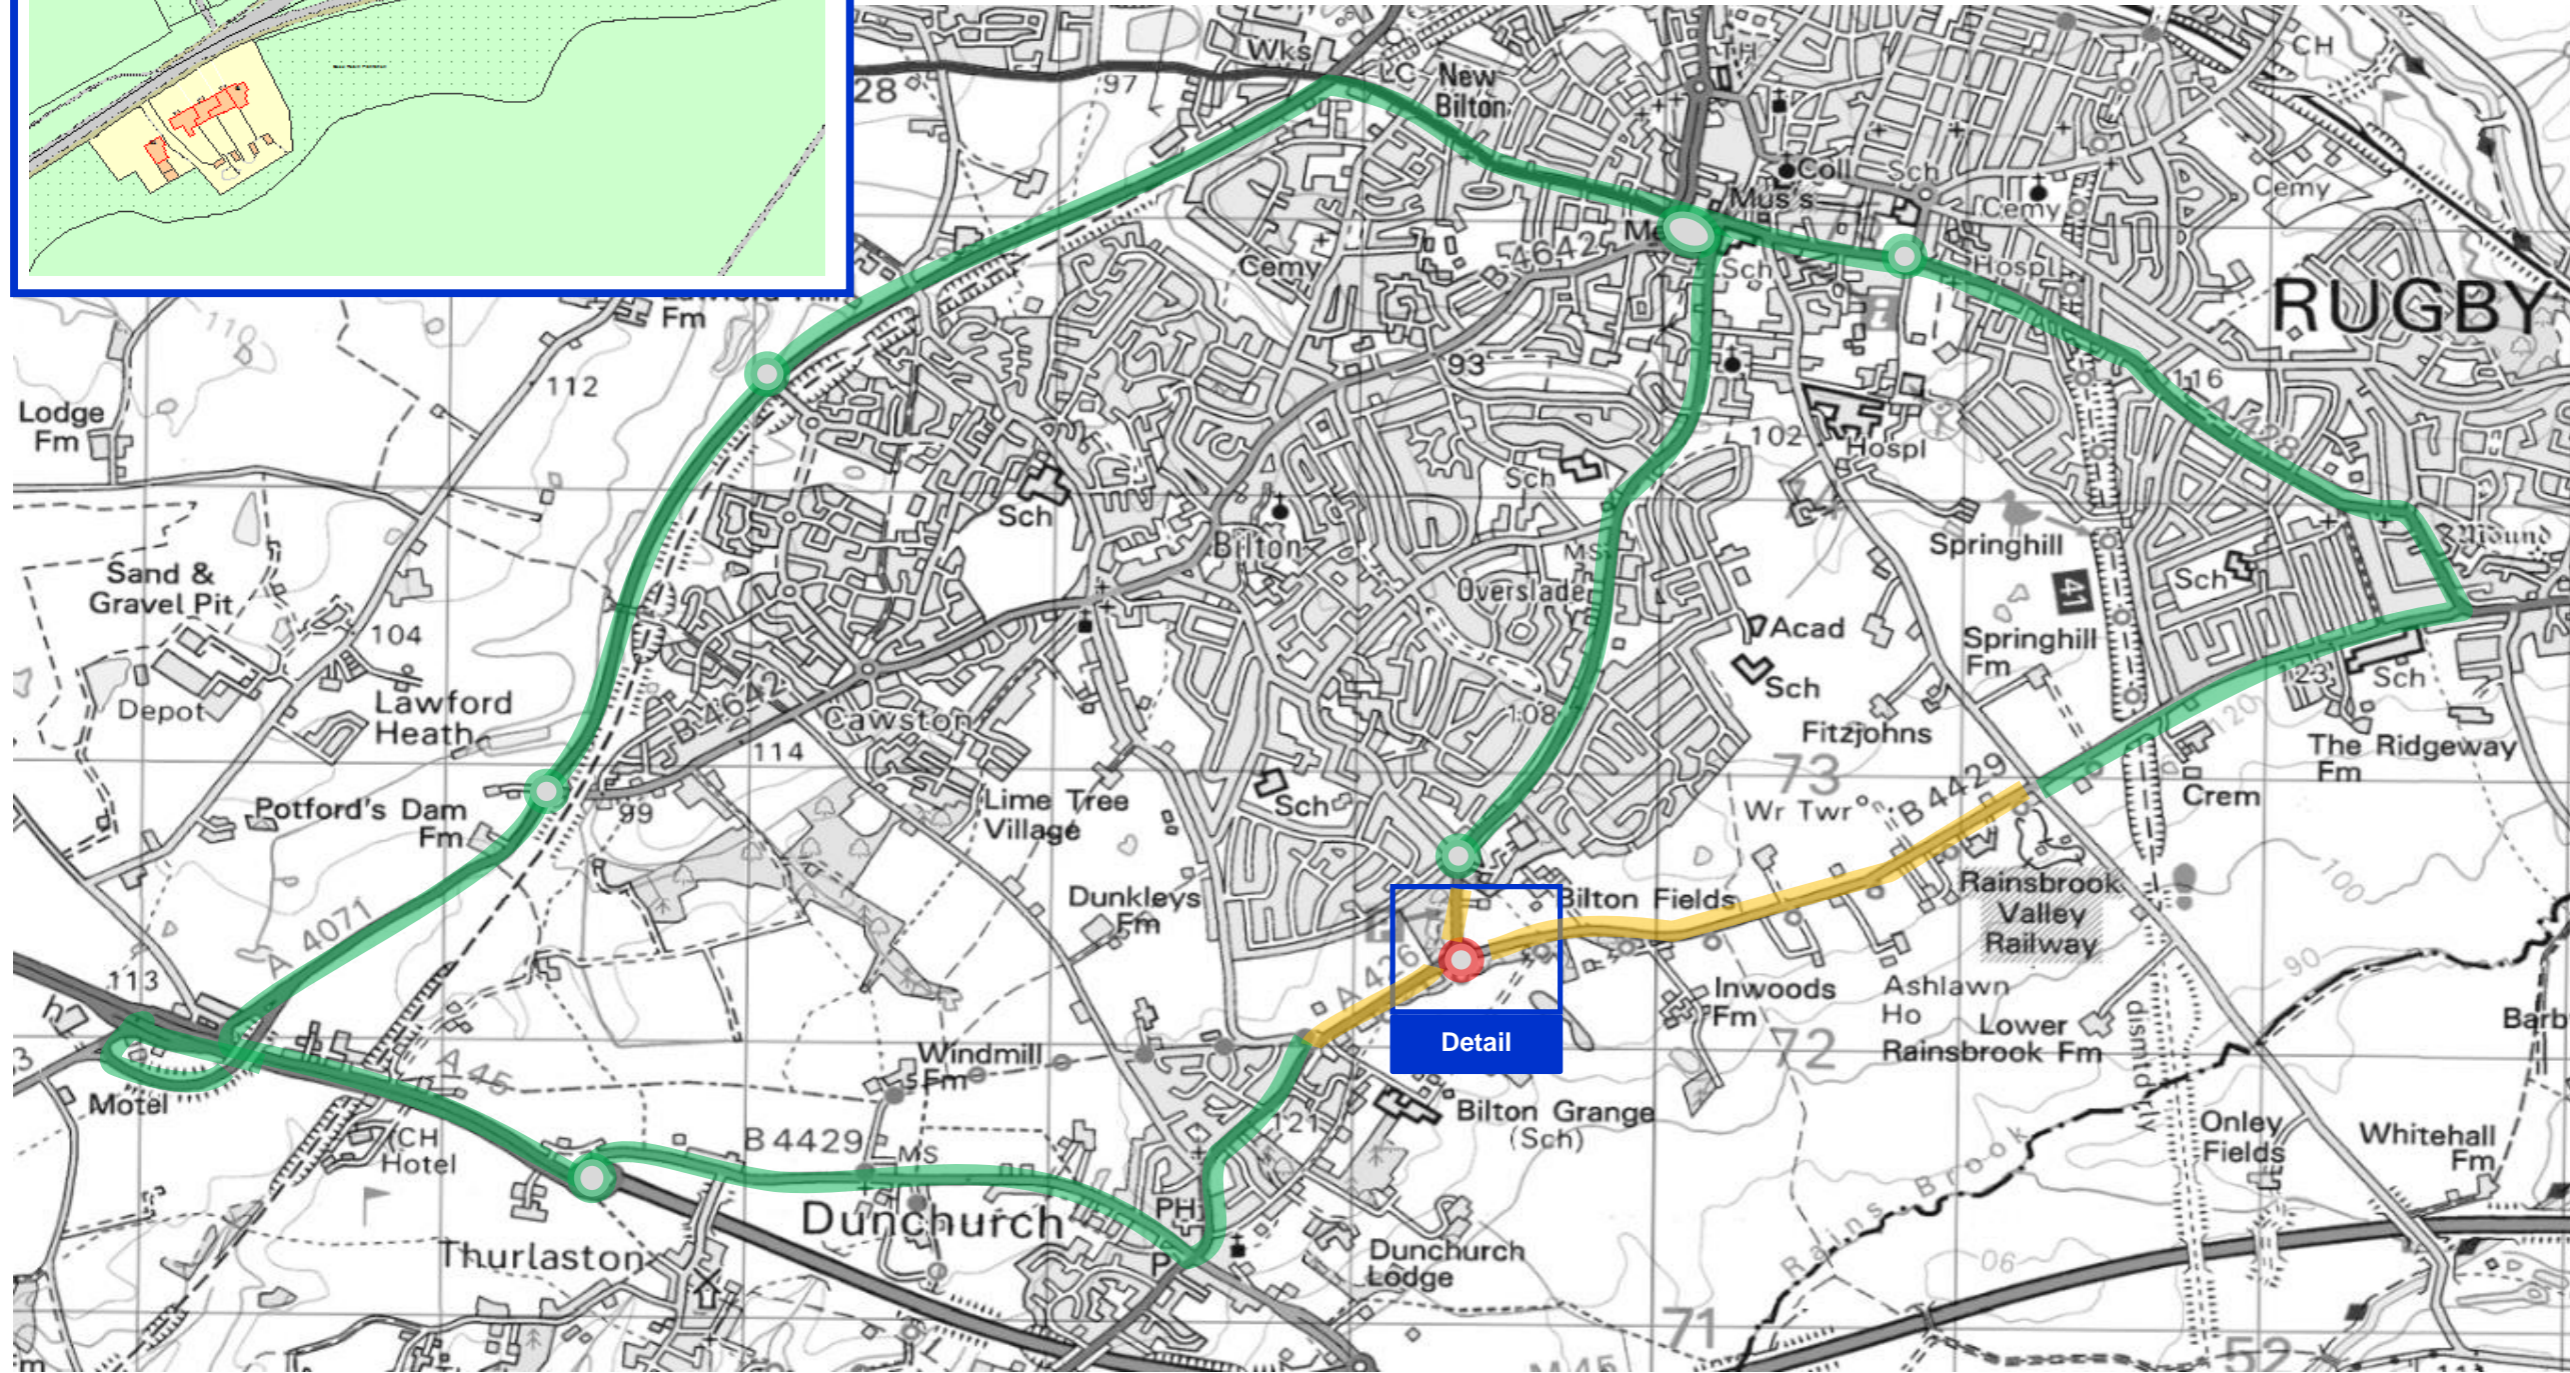

Detail

Diversion Route Overview

	Limit of Road Closure
	Additional restriction (where required)
	Diversion Route
	Site Plan Index
	Diversion Start (including Route number)
	Route Diversion (including Route number)
	Diversion Start (including Route number)
	Individual Site layouts (Where provided)
	Standard Detail (as Plan Detail)
Diversion Number	
	Clockwise Route
	Anti-clockwise Route
Other Notes	

Title Rugby Rd, Cock Robin Island
Rugby

Notes Route Plan

Drawn By	AEJ Chapman	
Date	19-Jun-25	Issue
Drw No.	RR190625	1