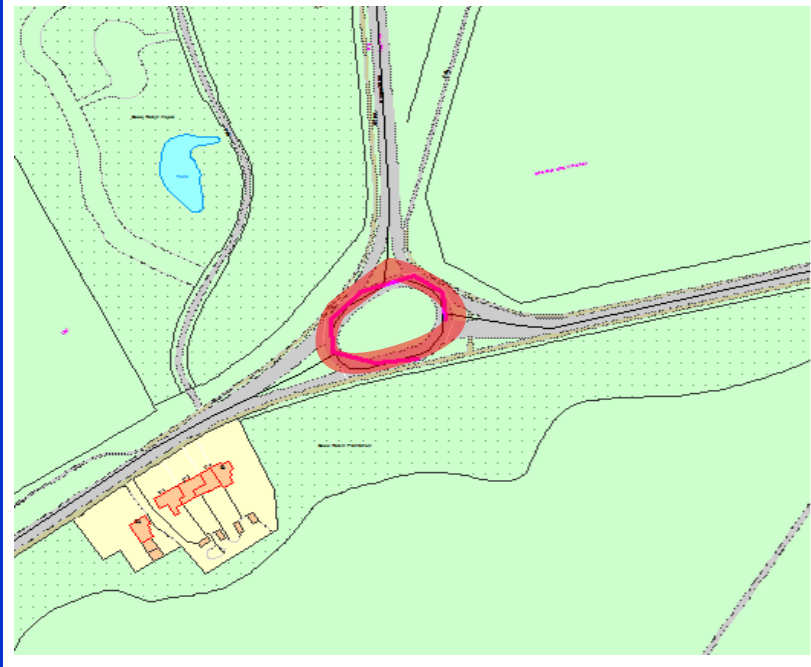

Detail

Diversion Route Overview

	Limit of Road Closure
	Additional restriction (where required)
	Diversion Route
	Site Plan Index
	Diversion Start (including Route number)
	Route Diversion (including Route number)
	Diversion Start (including Route number)
	Individual Site layouts (Where provided)
	Standard Detail (as Plan Detail)
Diversion Number	
	Clockwise Route
	Anti-clockwise Route
Other Notes	

Title Rugby Rd, Cock Robin Island
Rugby

Notes Route Plan

Drawn By	AEJ Chapman	
Date	19-Jun-25	Issue
Drw No.	RR190625	1